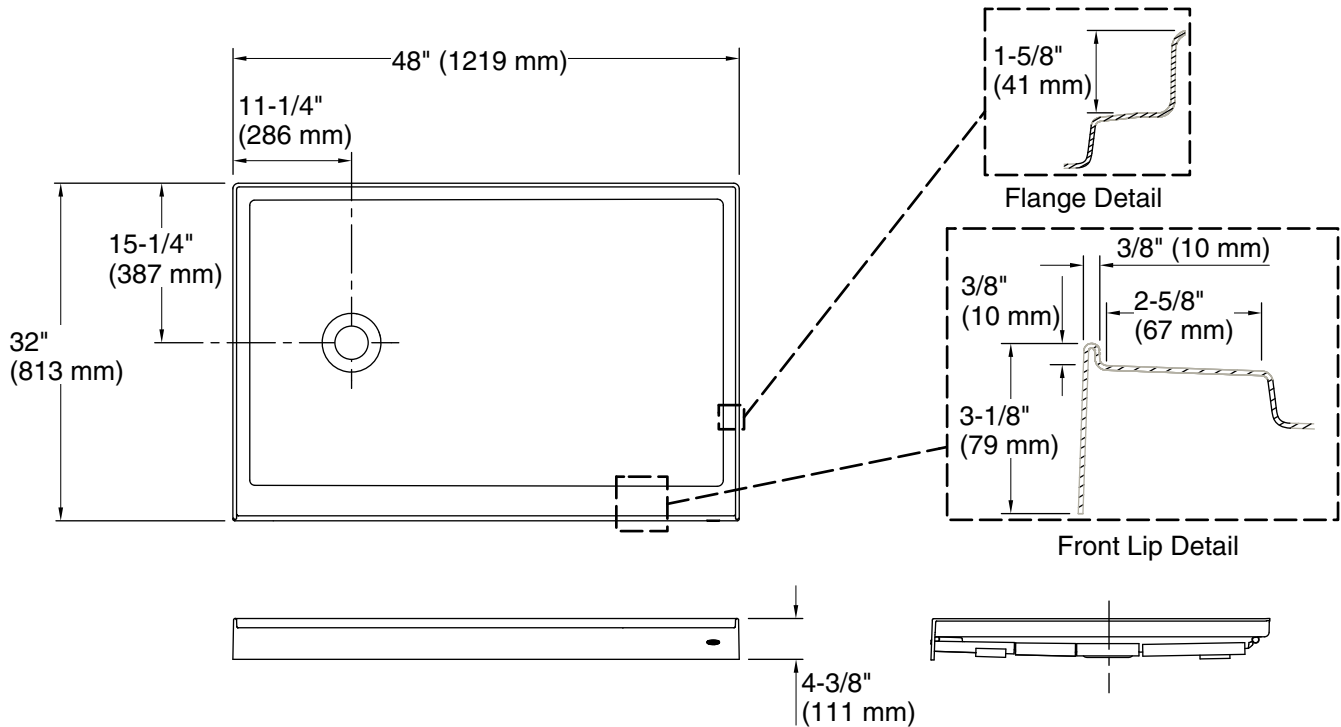

Features

- Low-threshold design for easy entry and exit.
- Molded-in textured floor.
- Water containment bead incorporated into threshold design provides an optimum barrier, preventing water from escaping from shower space.
- Single threshold for alcove installation.
- Coordinates with Choreograph® shower walls and other KOHLER® collections.

Material

- Acrylic.

Installation

- Left drain.

Recommended Products/Accessories

- K-9132 Shower Drain
- K-23726 Drain treatment
- K-23732 Tub & shower cleaner

Codes/Standards

- CSA B45.5/IAPMO Z124
- ASTM E162
- ASTM E662

Technical Information

All product dimensions are nominal.

Installation: Three-wall alcove
 Drain location: Left
 Weight: 51 lbs (23.1 kg)

Notes

Measure your actual product for rough-in details.
 Install this product according to the installation instructions.
 Subfloor must be within 1/2" (13 mm) of level.